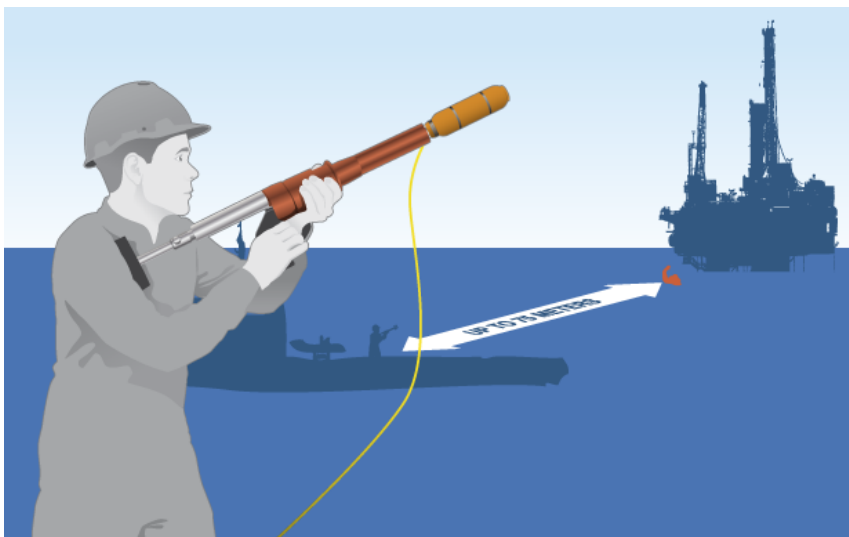

# PLT<sup>®</sup> Mini Launching Unit

The PLT<sup>®</sup> Mini system consists of a launching unit, several types of projectiles and a launching tube.

Article 4020 PLT<sup>®</sup> Mini Launching Unit

1

Complete Launching Unit

## Launching Unit

The Launching Unit can be used with either disposable 33 grams CO<sub>2</sub> cartridges or compressed air from a high-pressure air cylinder. CO<sub>2</sub> is commonly used during operations for easier maneuvering.

## Operations

High maneuverability  
Launched from shoulder  
Medium range operations