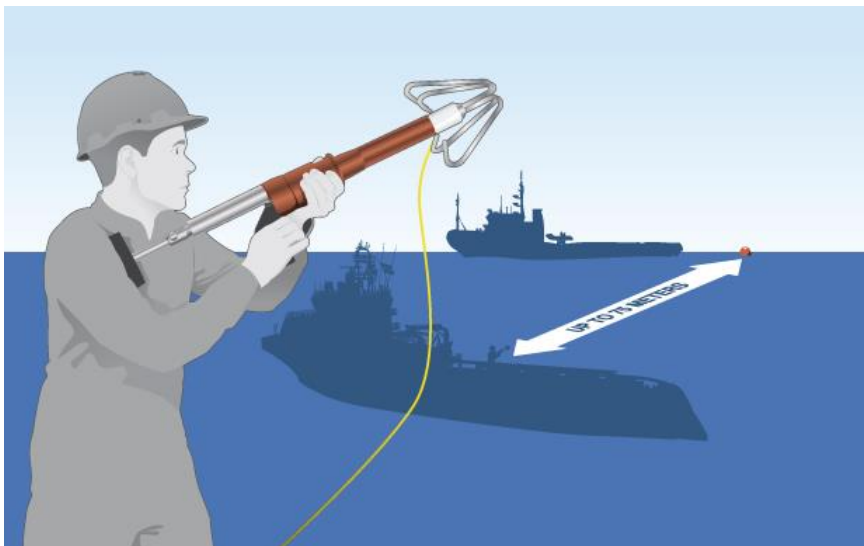

Mini Pick-Up Grapple

This is a light weight hook for picking up ropes and lines in the sea. The closed ends secure the line within the barbs. Typically used by Rescue vessels, Seismic vessels or Stand by vessels.

Article 4114 Mini Pick-Up Grapple

1

Made from Stainless Steel and plastic.
Typical shooting range with a dry and clean line of 2mm is 75 meters.
Depending on the type of operation you can choose between 2mm Nylon or 2mm Dynema line.

Operations

The PLT Mini is very maneuverable and ideal for situations where one needs to react fast from any point on the vessel. In an emergency towing operation you can use our Mini Pick-Up Grapple to reach the line safely and quickly.

In a situation like this, we recommend using our 2mm Dyneema line with breaking strength 7800N. Typical shooting range with a dry and clean line of 2mm is 75 meters.