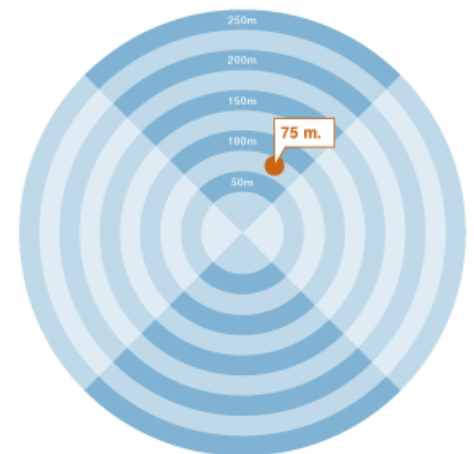

Mini Pick-Up Grapple

This is a light weight hook for picking up ropes and lines in the sea. The closed ends secure the line within the barbs. Typically used by Rescue vessels, Seismic vessels or Stand by vessels.

Article 4114 Mini Pick-Up Grapple

1

Made from Stainless Steel and plastic.
Typical shooting range with a dry and clean line of 2mm is 75 meters.
Depending on the type of operation you can choose between 2mm Nylon or 2mm Dynema line.

Operations

The PLT Mini is very maneuverable and ideal for situations where one needs to react fast from any point on the vessel. In an emergency towing operation you can use our Mini Pick-Up Grapple to reach the line safely and quickly.

In a situation like this, we recommend using our 2mm Dyneema line with breaking strength 7800N. Typical shooting range with a dry and clean line of 2mm is 75 meters.